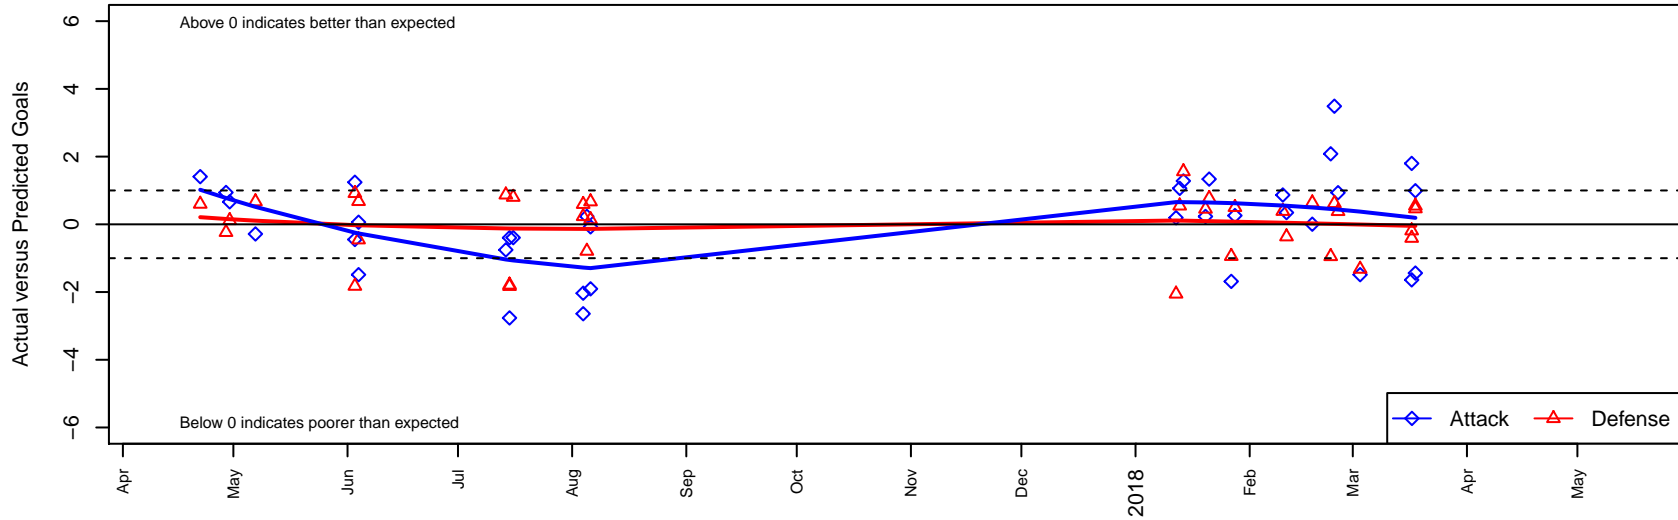

Westside Timbers Copa Red B01

Westside Timbers
 Beaverton, OR
 B01 total strength=1936
 attack=66.93 defense=39.2
 spr league = PTT Win B00 Premier

alt names used:
 Westside Timbers 01B Copa (OR) (SC)
 WESTSIDE TIMBERS 01B COPA
 Westside Timbers 01B Copa Red (OR)

Venues played:
 2016 OYS State Cup B01
 2017 Showcase of Champions U17/16
 2017 Beaverton Cup U19 Gold
 2017 Mt Hood Challenge U19 Premier
 2017 FWRL NW B01
 2017 PTT Winter B00 Premier

Westside Timbers Copa Red B01
 Dots are actual minus expected GF (blue circles) and GA (red triangles).
 Blue line is smoothed change in attack strength. Red is smoothed change in defense strength.

**attack and defense variance (black dot)
relative to other teams
and top 10 in region**

**attack and defense rating
relative to others at age
and all opponents in last 13 months**

Performance relative to 13 month average