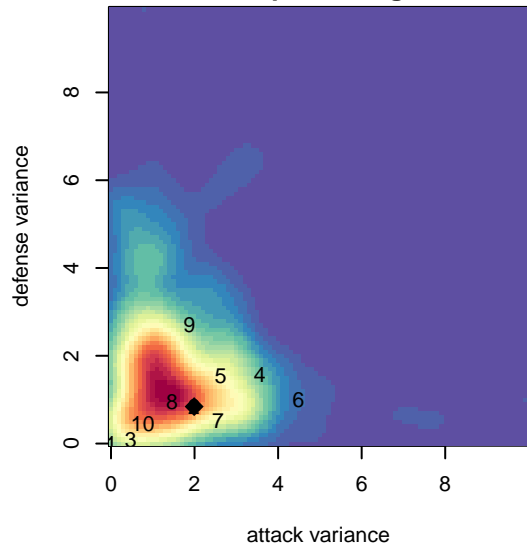

Westside Timbers Copa Red B01

Westside Timbers
 Beaverton, OR
 B01 total strength=1936
 attack=66.93 defense=39.2
 spr league = PTT Win B00 Premier

alt names used:
 Westside Timbers 01B Copa (OR) (SC)
 WESTSIDE TIMBERS 01B COPA
 Westside Timbers 01B Copa Red (OR)

Venues played:
 2016 OYS State Cup B01
 2017 Showcase of Champions U17/16
 2017 Beaverton Cup U19 Gold
 2017 Mt Hood Challenge U19 Premier
 2017 FWRL NW B01
 2017 PTT Winter B00 Premier

Westside Timbers Copa Red B01
 Dots are actual minus expected GF (blue circles) and GA (red triangles).
 Blue line is smoothed change in attack strength. Red is smoothed change in defense strength.

**attack and defense variance (black dot)
relative to other teams
and top 10 in region**

**attack and defense rating
relative to others at age
and all opponents in last 13 months**

Performance relative to 13 month average